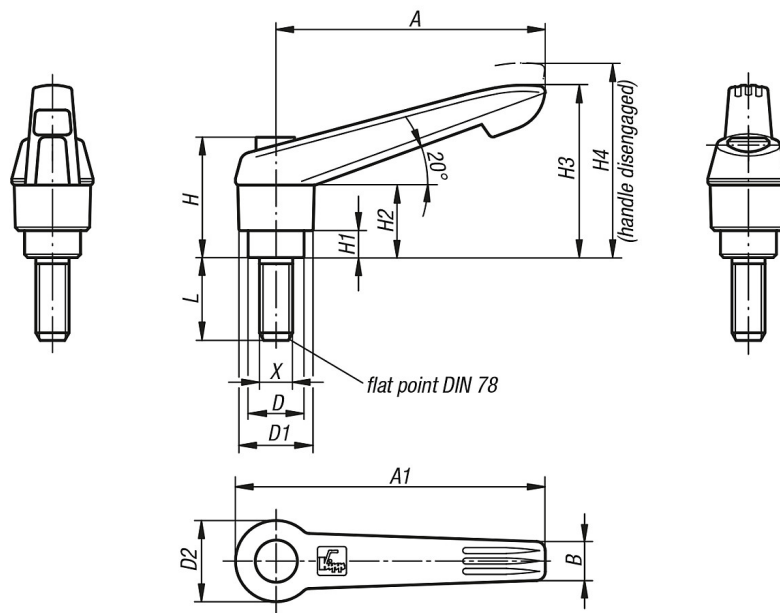

Clamping levers with push button external thread

Item description/product images

Description

Material:

Handle fibreglass reinforced plastic, toothed ring die-cast zinc.
Steel parts grade 5.8.
Push button plastic (POM).

Traffic red clamping lever, black grey push button.

On request:

Other external threads, screw lengths and special versions.

Dimension "H1" available in other lengths at extra charge.

Clamping levers with push button external thread

Item description/product images

Drawings

Overview of items

Clamping lever with push button, external thread

Order No.	Colour	Size	X	D	D1	D2	H	H1	H2	H3	H4	A	A1	B	No. of teeth	L
K0269.71105X10	Black grey	1	M5	10	13	14,5	25,5	4	15	30	33,5	40	47	7,5	16	10
K0269.71105X15	Black grey	1	M5	10	13	14,5	25,5	4	15	30	33,5	40	47	7,5	16	15
K0269.71105X20	Black grey	1	M5	10	13	14,5	25,5	4	15	30	33,5	40	47	7,5	16	20
K0269.71105X25	Black grey	1	M5	10	13	14,5	25,5	4	15	30	33,5	40	47	7,5	16	25
K0269.71105X30	Black grey	1	M5	10	13	14,5	25,5	4	15	30	33,5	40	47	7,5	16	30
K0269.71105X35	Black grey	1	M5	10	13	14,5	25,5	4	15	30	33,5	40	47	7,5	16	35
K0269.71105X40	Black grey	1	M5	10	13	14,5	25,5	4	15	30	33,5	40	47	7,5	16	40