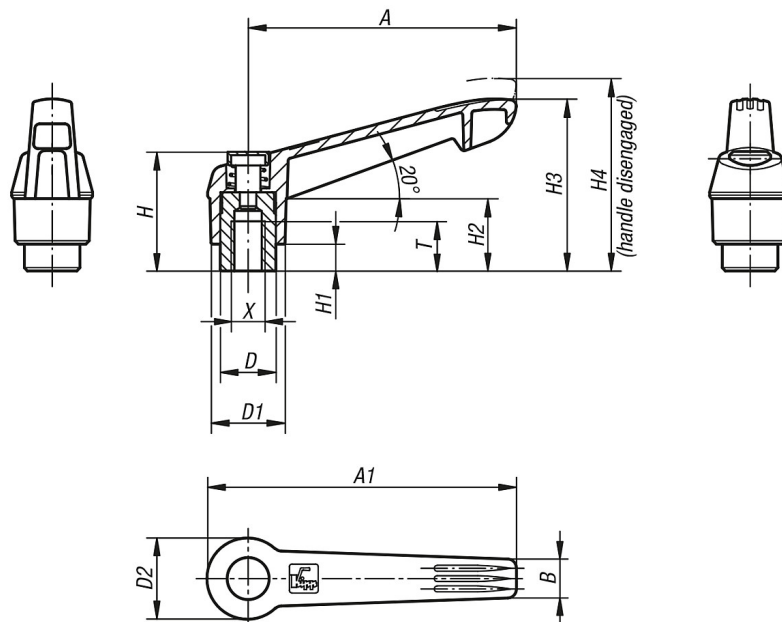

On request:

Other internal threads and special versions.

Dimension "H1" available in other lengths at extra charge.

Clamping levers with push button internal thread, metal parts stainless-steel

Item description/product images

Drawings

Overview of items

Clamping levers with push button, internal thread, metal parts stainless steel

Order No.	Colour	Size	X	T	D	D1	D2	H	H1	H2	H3	H4	A	A1	B	No. of teeth
K0270.71104	black grey	1	M4	9	10	13	14,5	25,5	4	15	30	33,5	40	47	7,5	16
K0270.72104	orange	1	M4	9	10	13	14,5	25,5	4	15	30	33,5	40	47	7,5	16
K0270.73104	traffic red	1	M4	9	10	13	14,5	25,5	4	15	30	33,5	40	47	7,5	16
K0270.71105	black grey	1	M5	9	10	13	14,5	25,5	4	15	30	33,5	40	47	7,5	16
K0270.72105	orange	1	M5	9	10	13	14,5	25,5	4	15	30	33,5	40	47	7,5	16
K0270.73105	traffic red	1	M5	9	10	13	14,5	25,5	4	15	30	33,5	40	47	7,5	16